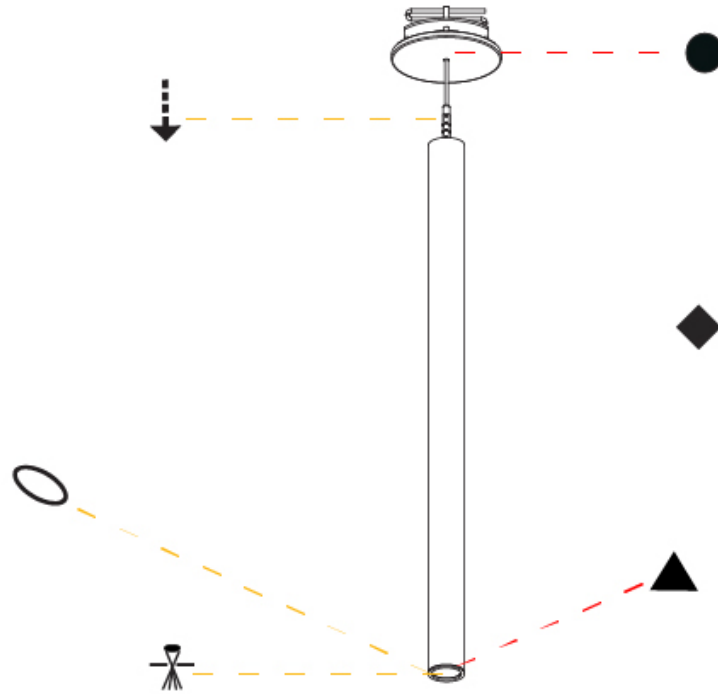

## HANGOVER PLUG SHINE MONOPOINT RECESSED CANOPY SUSPENSION

A30844-

PROJECT \_\_\_\_\_

TYPE \_\_\_\_\_

SPECIFIER \_\_\_\_\_

QUANTITY \_\_\_\_\_

DATE \_\_\_\_\_

A